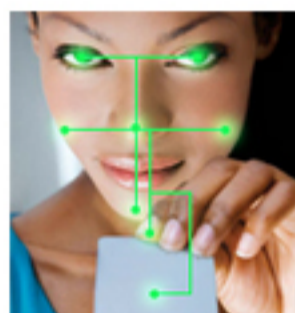

Face ID 2

by FingerTec It only takes one look!

The Face ID 2 is new device for access control and time attendance that not only verifies identity using fingerprint matching, but also uses a new sort of technology that can run a facial recognition match. This means, the Face ID 2 will run a scan of your face using its high resolution infrared camera, and match it to the scan that was previously memorized into the system. It is not just in the movies anymore, this is reality! The Face ID 2 brings contactless verification, tighter security and a user-friendly interface all into one compact device.

Multi-Verification Methods

The Face ID 2 can recognize four different types of identity verifications which are: Fingerprint, Face ID, RFID card and password verifications.

Get Airtight Security

The Face ID 2 can be used as an even tighter access control device especially if both face & fingerprint biometrics authentication methods are assigned to users.

Shortcut Function Keys

With these 6 shortcut keys, the configuring the Face ID 2 can literally be at the tip of your fingers! You can now customize each shortcut key to go straight to your most-used functions in just one step!