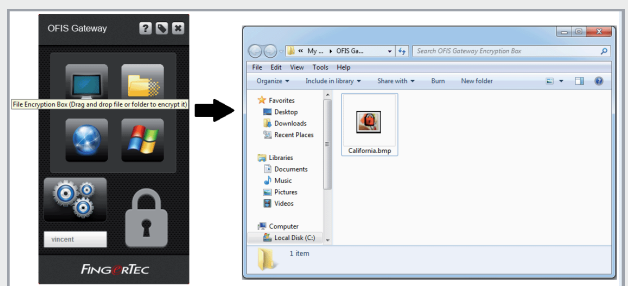

System Communication
for illustration only

KEY FEATURES

Fingerprint Enrollment

Enrolling fingerprints is easy with the OFIS Gateway on-screen step-by-step instructions, accompanied with a display of the fingerprint image to guide users for a better verification.

Web Account Property

Web Account Setting allows you to configure your web accounts, such as emails, online shopping accounts, and other accounts that require a username and password, to use a fingerprint as a password instead. You can view your web accounts, add web accounts, maintain your web accounts, and export/import your web account data from here.

Windows Logon

With the OFIS Gateway installed, you have the option to log into Windows with the aid of an OFIS-X or OFIS-Y scanner, using either fingerprint or password.

File Encryption

The OFIS Gateway program not only protects your login accounts with fingerprint, but also lets you encrypt your selected files with fingerprint verification. This is useful especially for confidential documents in the computer.