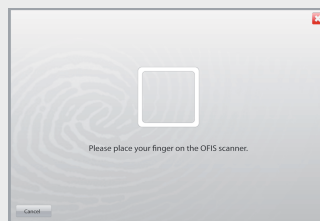

Windows Logon

With the OFIS Gateway installed, you have the option to log into Windows with the aid of an OFIS-X or OFIS-Y scanner, using either fingerprint or password.