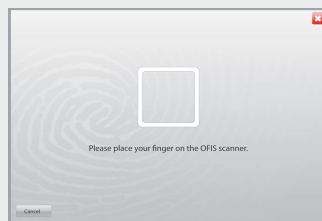

Windows Logon

With the OFIS Gateway installed, you have the option to log into Windows with the aid of an OFIS-X or OFIS-Y scanner, using either fingerprint or password.