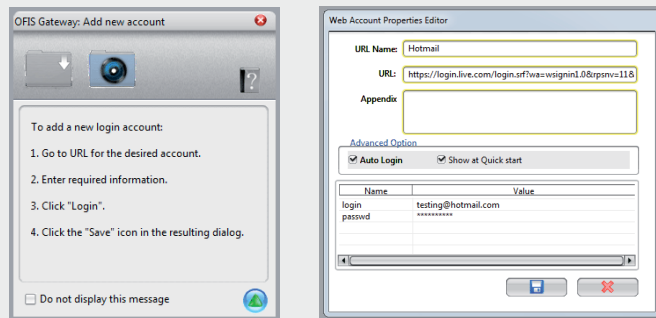

Web Account Property

Web Account Setting allows you to configure your web accounts, such as emails, online shopping accounts, and other accounts that require a username and password, to use a fingerprint as a password instead. You can view your web accounts, add web accounts, maintain your web accounts, and export/import your web account data from here.