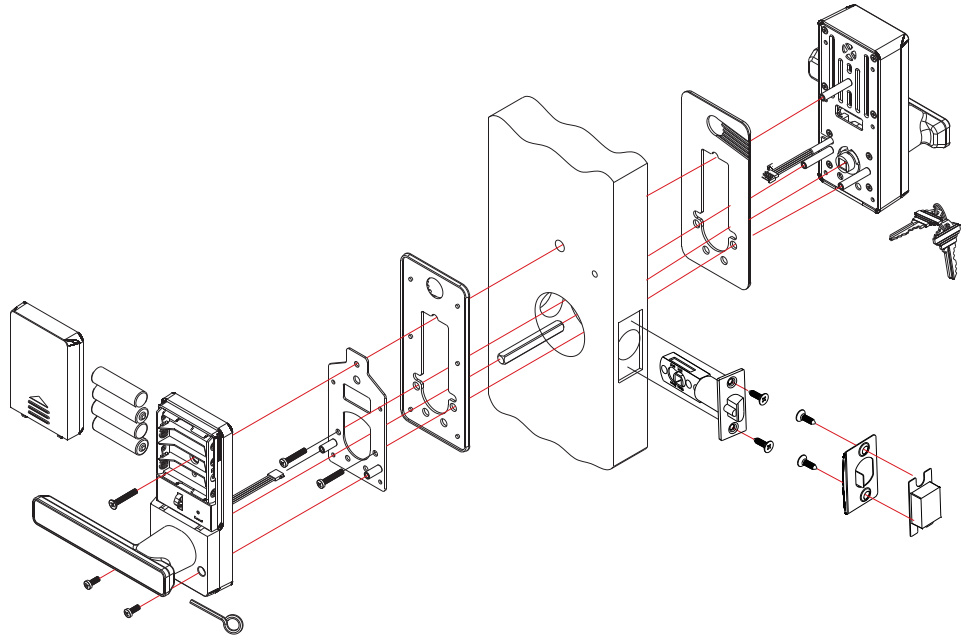

WEB LINK

 Quick Start Guide
<http://info.fingertec.com/DL30B-1>

 Installation Guide
<http://info.fingertec.com/DL30B-2>

 User Guide
<http://info.fingertec.com/DL30B-3>

LAYOUT PLAN

Installation Diagram

SPECIFICATIONS

MODEL	DL-30B
SURFACE FINISHING	RFID
ALGORITHM	Biobridge VX 10.0
RESOLUTION OF SCANNER (dpi)	560
PRODUCT DIMENSION (L X W X H), mm	Front panel: 69 x 35 x 155 (with handle) Back panel: 69 x 25 x 155 (without handle)
Thickness of door, mm	30-38 (optional), 39-46 (standard) 47-54 (standard), 55-60 (optional)
Door latch type	Single deadbolt
Inner lock switch	Yes
STORAGE	
Password	100
Card	100
Bluetooth	Unlimited users for i-TimeTec App & i-Neighbour App
BLUETOOTH VERIFICATION	
Communication	Bluetooth 4.0
OPERATING ENVIRONMENT	
Voice guidance	Yes
Temperature (°C)	- 20 to - 55
Humidity (%)	20 ~ 80
Power input	4 x 1.5v AA battery for 6000 operations
Power consumption – static (µA)	< 35
Power consumption – activity (mA)	< 135
Power consumption – driving (mA)	< 200
Antistatic voltage (V)	> 1500
Low battery warning voltage (V)	< 4.5
BACKUP UNLOCK MECHANISM	Battery & mechanical key
MOBILE OS	Android 4.0.2 and above, iOS 8.0 and above
APP LANGUAGE	Arabic, Chinese Simplified and Traditional, English, Hindi, Indonesian, Malay, Nepali, Spanish, Thai, Turkish, Vietnamese. Other languages are available upon request.