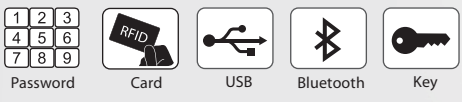

Simply Sleek & Smart  
**Compact Lock  
 SL-70B**

Ever wanted a more convenient and secure door lock but almost always be confronted by the bulkiness and awkwardness design of the lock itself? Meet FingerTec Smart Lock SL-70B, one of our slimmer product built to handle situation whereby space is limited without excluding the focus on security.