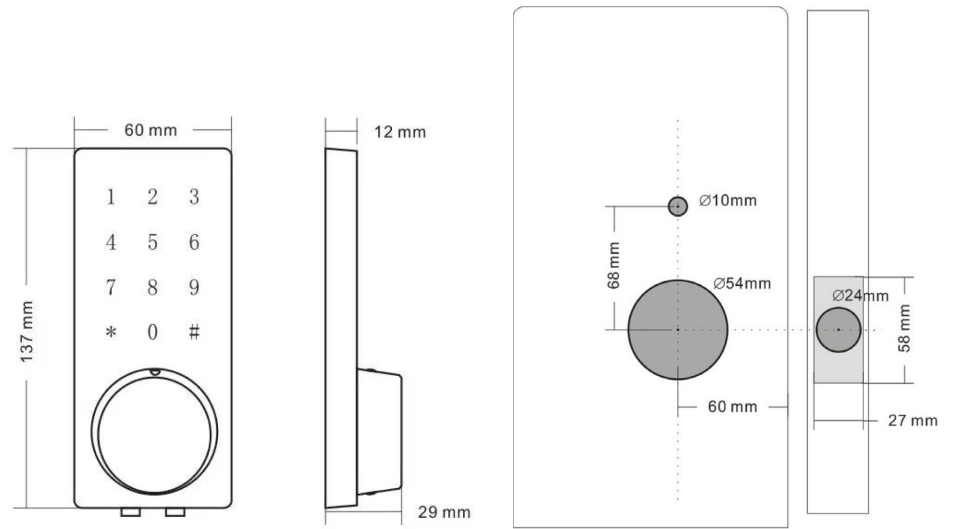

WEB LINK

Quick Start Guide
<http://info.fingertec.com/SL70B-1>

Installation Guide
<http://info.fingertec.com/SL70B-2>

User Guide
<http://info.fingertec.com/SL70B-3>

LAYOUT PLAN

Installation Diagram

SPECIFICATIONS

MODEL	SL-70B
SURFACE FINISHING	RFID
ALGORITHM	Biobridge VX 10.0
RESOLUTION OF SCANNER (dpi)	560
PRODUCT DIMENSION (L X W X H), mm	Front Assembly: Front View 62 x 30 x 142 Back Assembly: Front View 60 x 45 x 155
Thickness of door, mm	38 - 50
Door latch type	Single deadbolt
Inner lock switch	Yes
STORAGE	
Password	100
Card	100
Bluetooth	Unlimited users for i-TimeTec App & i-Neighbour App
BLUETOOTH VERIFICATION	
Communication	Bluetooth 4.0
OPERATING ENVIRONMENT	
Temperature (°C)	- 20 to - 55
Humidity (%)	20 ~ 80
Power input	4 x 1.5v AA battery for 6000 operations
Power consumption – static (µA)	< 35
Power consumption – activity (mA)	< 135
Power consumption – driving (mA)	< 200
Antistatic voltage (V)	> 1500
Low battery warning voltage (V)	< 4.5
BACKUP UNLOCK MECHANISM	Battery & mechanical key
MOBILE OS	Android 4.0.2 and above, iOS 8.0 and above
APP LANGUAGE	Arabic, Chinese Simplified and Traditional, English, Hindi, Indonesian, Malay, Nepali, Spanish, Thai, Turkish, Vietnamese. Other languages are available upon request.

NOTE: Specifications are subject to change. Check <http://product.fingertec.com> for latest product information.