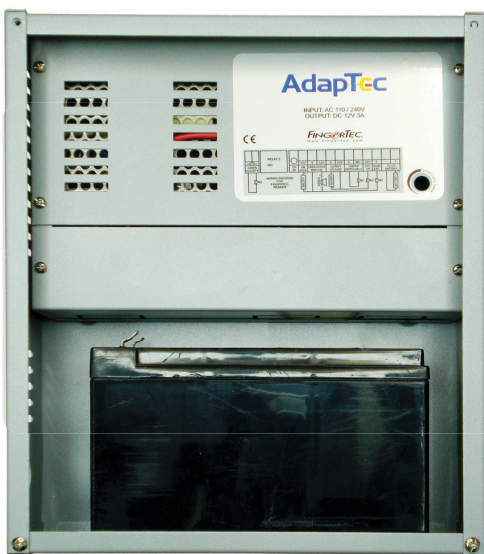

## *Adopt AdapTec*

AdapTec is a controller come power supply that comes in a compact box for easy installation. Priced at **USD50** each.

## *Keep It Tidy*

Get a holder which can contain the AdapTec and the backup battery safe and tidy. Priced at only **USD8**