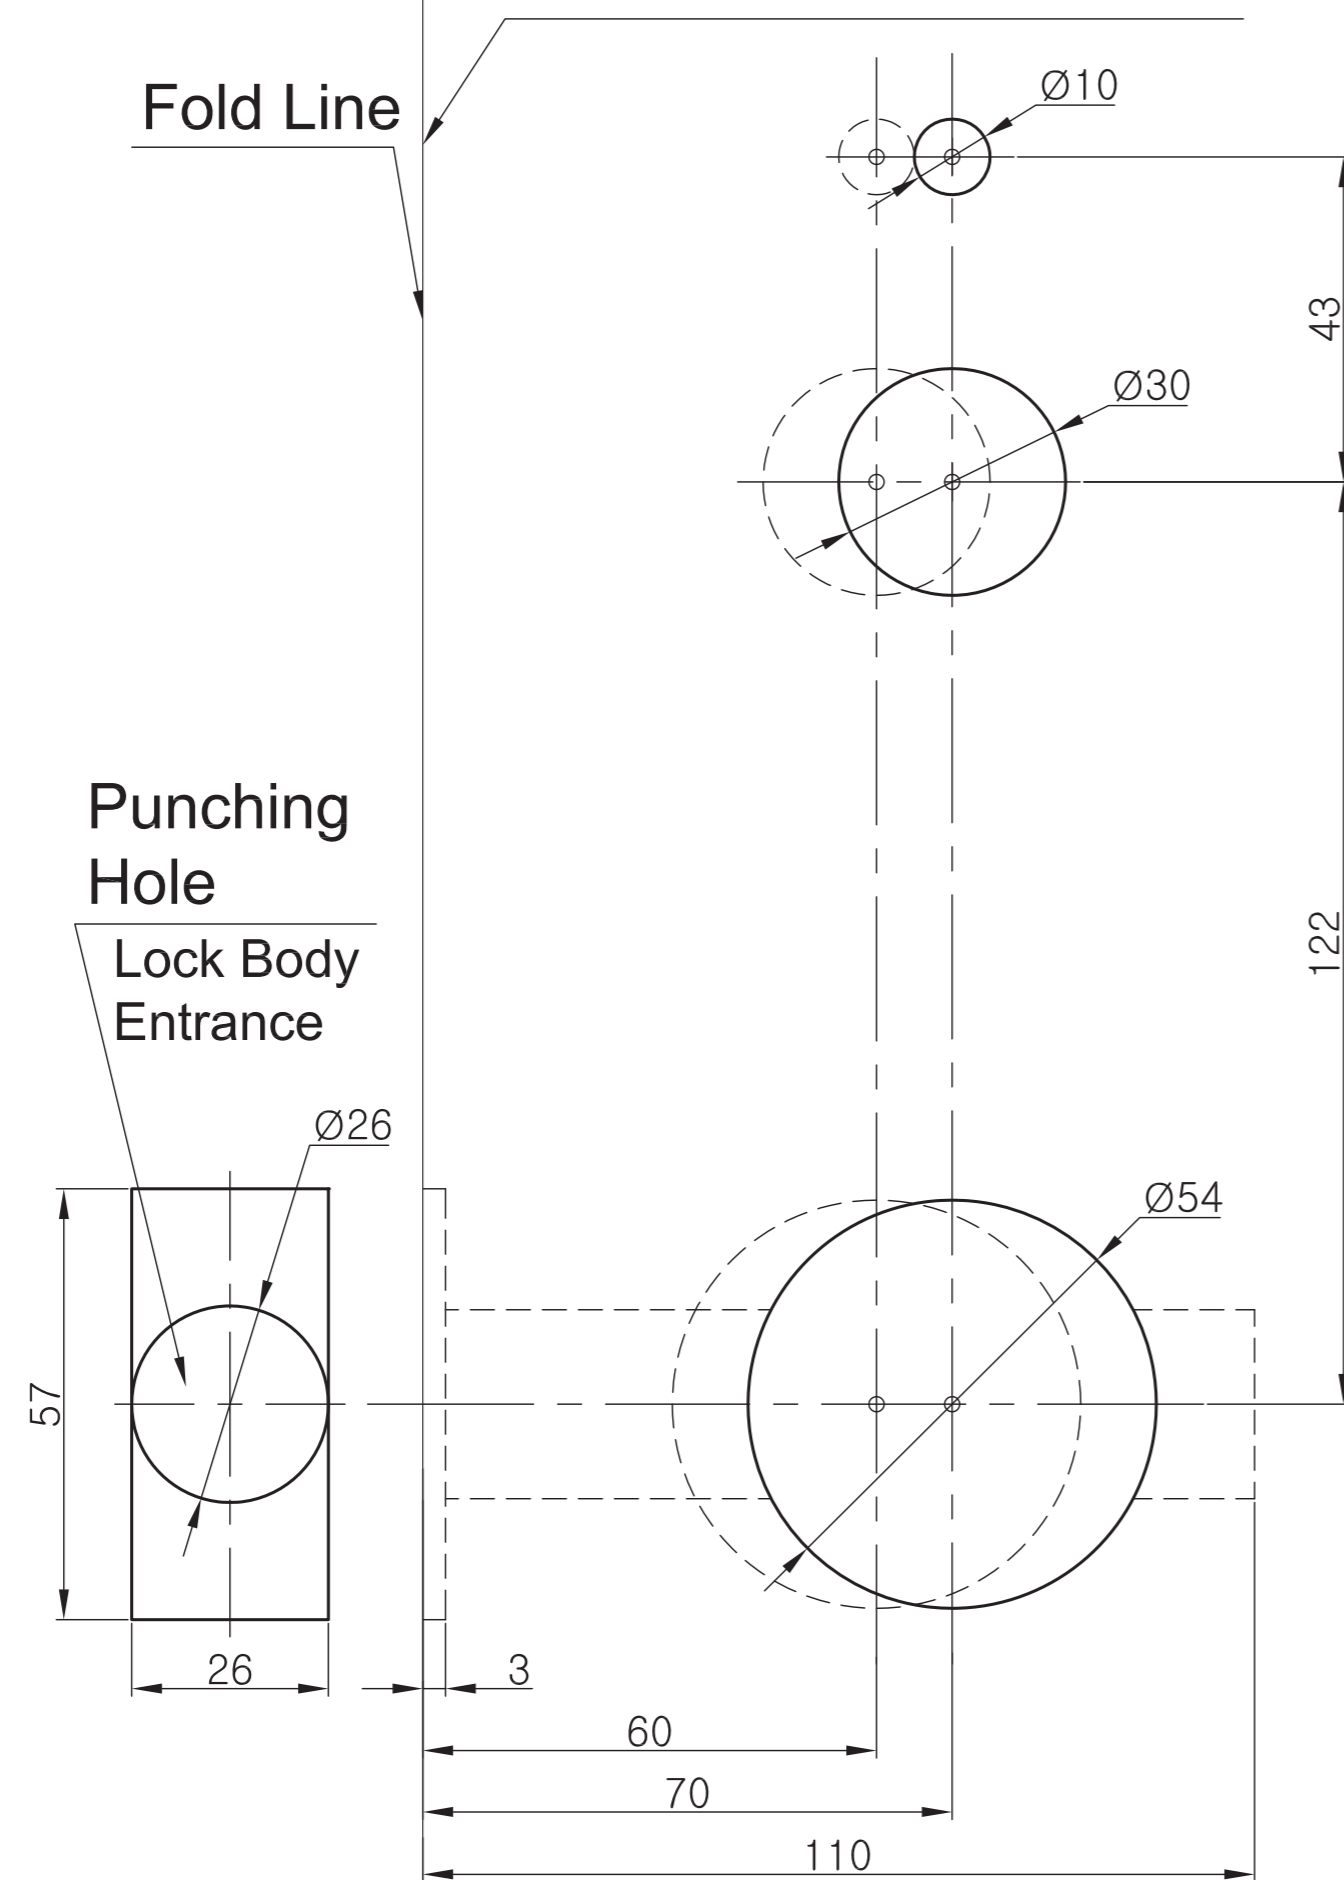

Keylock 7700S Installation Template

Fold along this line and align it to the door edge.

Keylock 7700D Installation Template

Fold along this line and align it to the door edge.