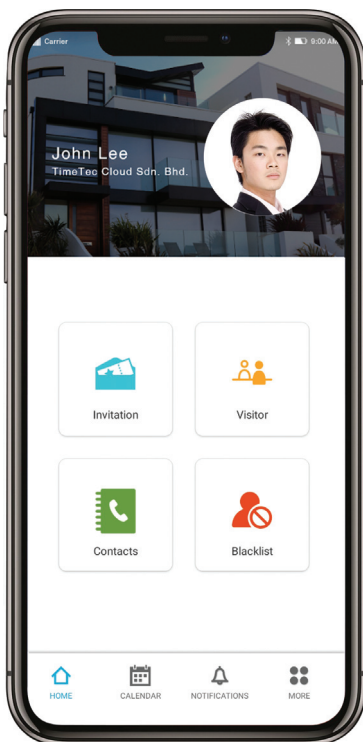

BACK TO WORK SAFELY

Subscribe to TimeTec VMS

A Cost Effective Cloud Visitor Management System

Quick and Easy Deployment under 1-hour

* for companies less than 100 users

**Preregistration
from home**

**Health
Screening**

**Traceable
Contacts**

**Contactless
Access Control**

- **Monitoring:** Comply to the Regulation 11 of the Prevention and Control of Infectious Diseases (No.3) Regulations 2020 to record visitor body temperature.
- **Traceability:** Trace visitor and staff if there is any contact of Covid-19 contraction for PUI, close contact & casual contact.
- **Contactless:** Access control with QR code or face verification
- **Notification:** Alert PIC and disallows visit if visitor fever.