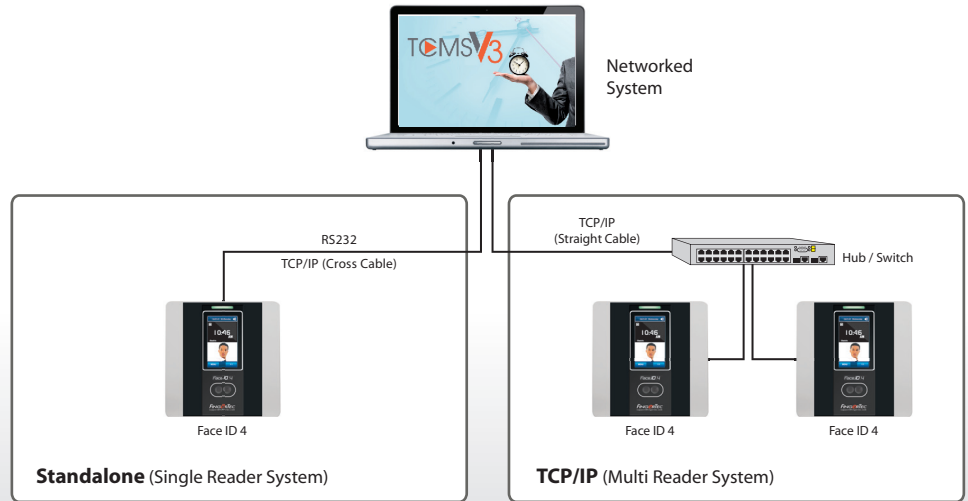

WEB LINK

Product
<https://product.fingertec.com/faceid4.php>

-  Quick Start Guide
-  Installation Guide
-  User Guide
-  Video Guide
-  Technical Tips

 **TCMSV3 Software**
<http://info.fingertec.com/tcmsv3>

LAYOUT PLAN

for illustration only

SPECIFICATIONS

MODEL	Face ID 4
SURFACE FINISHING	Acrylonitrile butadiene styrene/polycarbonate blend
TYPE OF SCANNER	High resolution infrared camera
MICROPROCESSOR	1.2Ghz
MEMORY	128 MB RAM & 256 MB Flash
ALGORITHM	Face BioBridge VX 7.0
PUSH TECHNOLOGY	Yes
DIMENSION (L X W X H), mm	151 x 26 x 150
STORAGE	
Face templates	3000
Cards	10000
Transactions	200000
ENROLLMENT & VERIFICATION	
Methods	Face (1:1, 1:N), card & password
Verification time (sec)	< 1
FAR (%)	< 0.01
FRR (%)	< 0.1
CARD TECHNOLOGY	
RFID: 64-bit, 125kHz	Yes
MIFARE: MFIS50/S70, 13.56MHz	Made to order
COMMUNICATIONS	
Method	TCP/IP, USB Host (<i>Optional WiFi</i>)
Baud rates	9600, 19200, 38400, 57600, 115200
OPERATING ENVIRONMENT	
Temperature (°C)	0 ~ 45
Humidity (%)	20 ~ 80
Power input	12V DC 2A
TIME ATTENDANCE	
Siren	Built-in
Work codes	Yes
Fast transaction checking	Yes
MULTIMEDIA	
Greeting voice	Yes
Display	2.8" 65k color TFT touch screen panel
Photo-ID	Yes
Short messaging	Yes
Photo capture	Yes
Day light saving timer	Yes
VOICE / DISPLAY LANGUAGE (TERMINAL)	English (Standard), Arabic, Chinese (Simplified/Traditional), Indonesian, Portuguese (Portugal), Spanish. <i>Other languages are available upon request.</i>
SOFTWARE LANGUAGE	English (Standard), Arabic, Bulgarian, Chinese (Simplified/Traditional), French, German, Hindi, Indonesian, Kurdish, Malay, Persian, Portuguese, Russian, Spanish, Thai, Vietnamese

NOTE: Specifications are subject to change. Check <http://product.fingertec.com> for latest product information.

Packaging

Dimension (mm) : 298 (L) x 123 (W) x 222 (H)
 Weight : 1.52 kg

Authorized Reseller: