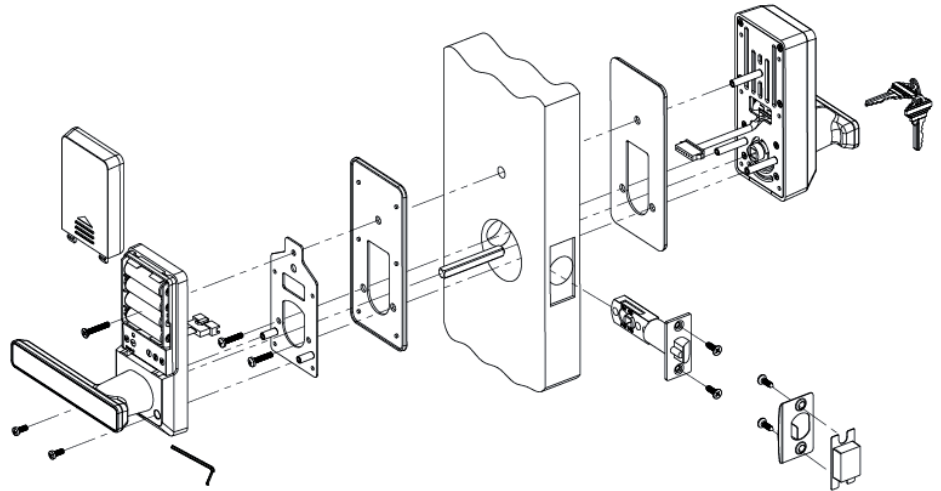

WEB LINK

Quick Start Guide
<http://info.fingertec.com/ML10B-1>

Installation Guide
<http://info.fingertec.com/ML10B-2>

User Guide
<http://info.fingertec.com/ML10B-3>

LAYOUT PLAN

Installation Diagram

SPECIFICATIONS

MODEL	ML-10B
SURFACE FINISHING	Zinc alloy
TYPES OF SCANNER	Optical fingerprint scanner
ALGORITHM	Biobridge VX 10.0
RESOLUTION OF SCANNER (dpi)	560
PRODUCT DIMENSION (L X W X H), mm	Front panel: 155 x 69x 35 (with handle) Back panel: 155x69x25 (with handle)
Thickness of door, mm	30-38 (optional), 39-46 (standard) 47-54 (standard), 55-60 (optional)
Door latch type	Single tongue (ML-10B) Double tongue (ML-10DB)
Inner lock switch	Yes
STORAGE	
Fingerprint templates	Admin (10), Normal users (60), Temporary users (20)
Bluetooth	Unlimited users for i-TimeTec App & i-Neighbour App
FINGERPRINT & VERIFICATION	
Fingerprint	1:N
Recommended fingerprint per user ID	2
Fingerprint placement	Any angles
Verification time (sec)	< 1
FAR (%)	< 0.0001
FRR (%)	< 1
BLUETOOTH VERIFICATION	
Communication	Bluetooth 4.0
OPERATING ENVIRONMENT	
Temperature (°C)	- 20 to - 55
Humidity (%)	20 ~ 80
Power input	4 x 1.5v AA battery for 6000 operations
Power consumption – static (µA)	< 35
Power consumption – activity (mA)	< 135
Power consumption – driving (mA)	< 200
Antistatic voltage (V)	> 1500
Low battery warning voltage (V)	< 4.5
BACKUP UNLOCK MECHANISM	Battery & mechanical key
MOBILE APP	Android 4.0.2 and above, iOS 8.0 and above
APP (ANDROID & IOS)	i-TimeTec , i-Neighbour
APP LANGUAGE	Arabic, Chinese Simplified and Traditional, English, Hindi, Indonesian, Malay, Nepali, Spanish, Thai, Turkish, Vietnamese. Other languages are available upon request.