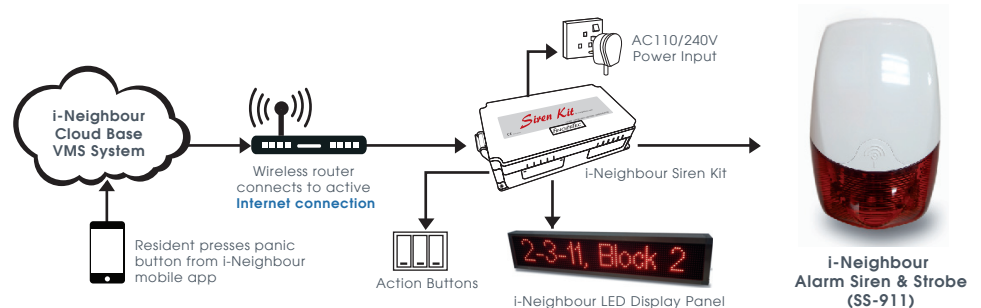

Alarm Siren & Strobe, SS-911

Get Loud During Emergencies

Alarm Siren & Strobe (SS-911)

Amplify urgency during emergencies with i-Neighbour alarm siren & a strobe light, SS-911. In an environment where the i-Neighbour Siren Kit controller SK-911 is installed with the i-Neighbour Residential Management System, you can easily plug in the alarm siren with strobe light, SS-911 for better emergency management.

When a Panic Button in i-Neighbour App is pushed during emergencies, the siren will set off and flash the strobe light to call for attention.

Features

- ABS surface finishing for better durability against weather conditions and humidity
- IP 54 rating, suitable for outdoor installation
- Conformal coated electronic circuit board as second protection against water
- 2 ways tamper switch protection to prevent illegal bypassing
- LED indicator to ease diagnosis and troubleshooting
- Backup battery included in case of power failure

Installation Diagram * for illustration only

Mobile Application:

Specifications

Surface finishing	ABS
Operating power input	12 ~ 15VDC 1.2A
Siren operating consumption	12VDC 220mA
Strobe light operating consumption	12VDC 180mA
Size(mm)	265 x 170 x 65
Weight (kg)	0.65
Siren volume	120±3db@1m
Strobe light flash rate	≥ 70 times/min
Tamper protection	2
IP rating	IP-54
Backup battery	12v1.2A sealed lead battery
Certificate	CE, EMC