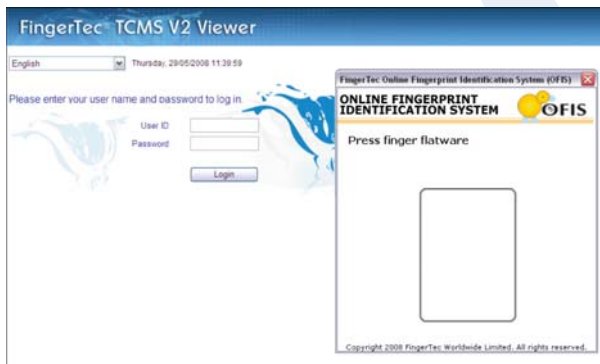

TCMSV2 Viewer - A Simple Utility To Monitor Your Attendance Data

FingerTec® TCMSV2 Viewer is a web based interface for TCMSV2 administrators and/or users to view his/her attendance sheet on a web browser on multi platform (Windows, Linux or Macintosh) from anywhere. The viewer implements the basic features that are available in TCMSV2 by using the Microsoft .NET framework 2.0. User does not need to install any other software at the computer before using the TCMSV2 viewer. Some of the features available include querying for a user attendance sheet data, printout of attendance sheet report from any computer with a web browser (Microsoft Internet Explorer, Mozilla Firefox or Apple Safari).

Features:

Allow enrollment of user login password through OFIS scanner. This feature is optional.

TCMSV2 Viewer supports multi language (English, Chinese Simplified, Chinese Traditional, Spanish and Arabic).

Multilingual

Administrator has authority to view every user's attendance sheet using TCMSV2 viewer.

Enrollment of user login password through OFIS scanner

User login

No.	User ID	Name	Department	Section	Issued Date
1	000332				07/05/2008
2	001002	Nor Haliza Binti Mohd Salleh (Liza)	PUC Founder (MSC) Berhad		29/03/2006
3	001003	Teh Hon Seng	PUC Founder (MSC) Berhad		29/03/2006
4	001006	Yong Chu Yeong	PUC Founder (MSC) Berhad		29/03/2006
5	001018	Norfidayu Binti Mohd Yusoff (Ayu)	PUC Founder (MSC) Berhad		29/03/2006
6	001063	Norana Binti Johar (Ana)	PUC Founder (MSC) Berhad		29/03/2006
7	001084	Lee Choon Hong (Ricky)	PUC Founder (MSC) Berhad		29/03/2006
8	001089	Chong Kah Heng	PUC Founder (MSC) Berhad		29/03/2006
9	001092	Siew Wei Sim	PUC Founder (MSC) Berhad		29/03/2006
10	001096	Law Gin Yi (Ginyi)	PUC Founder (MSC) Berhad		29/03/2006

Switch user - Administrator to view others' user attendance sheet data

TCMSV2 Viewer - A Simple Utility To Monitor Your Attendance Data

Administrator and user are able to query attendance sheet by this week, this month and the previous month.